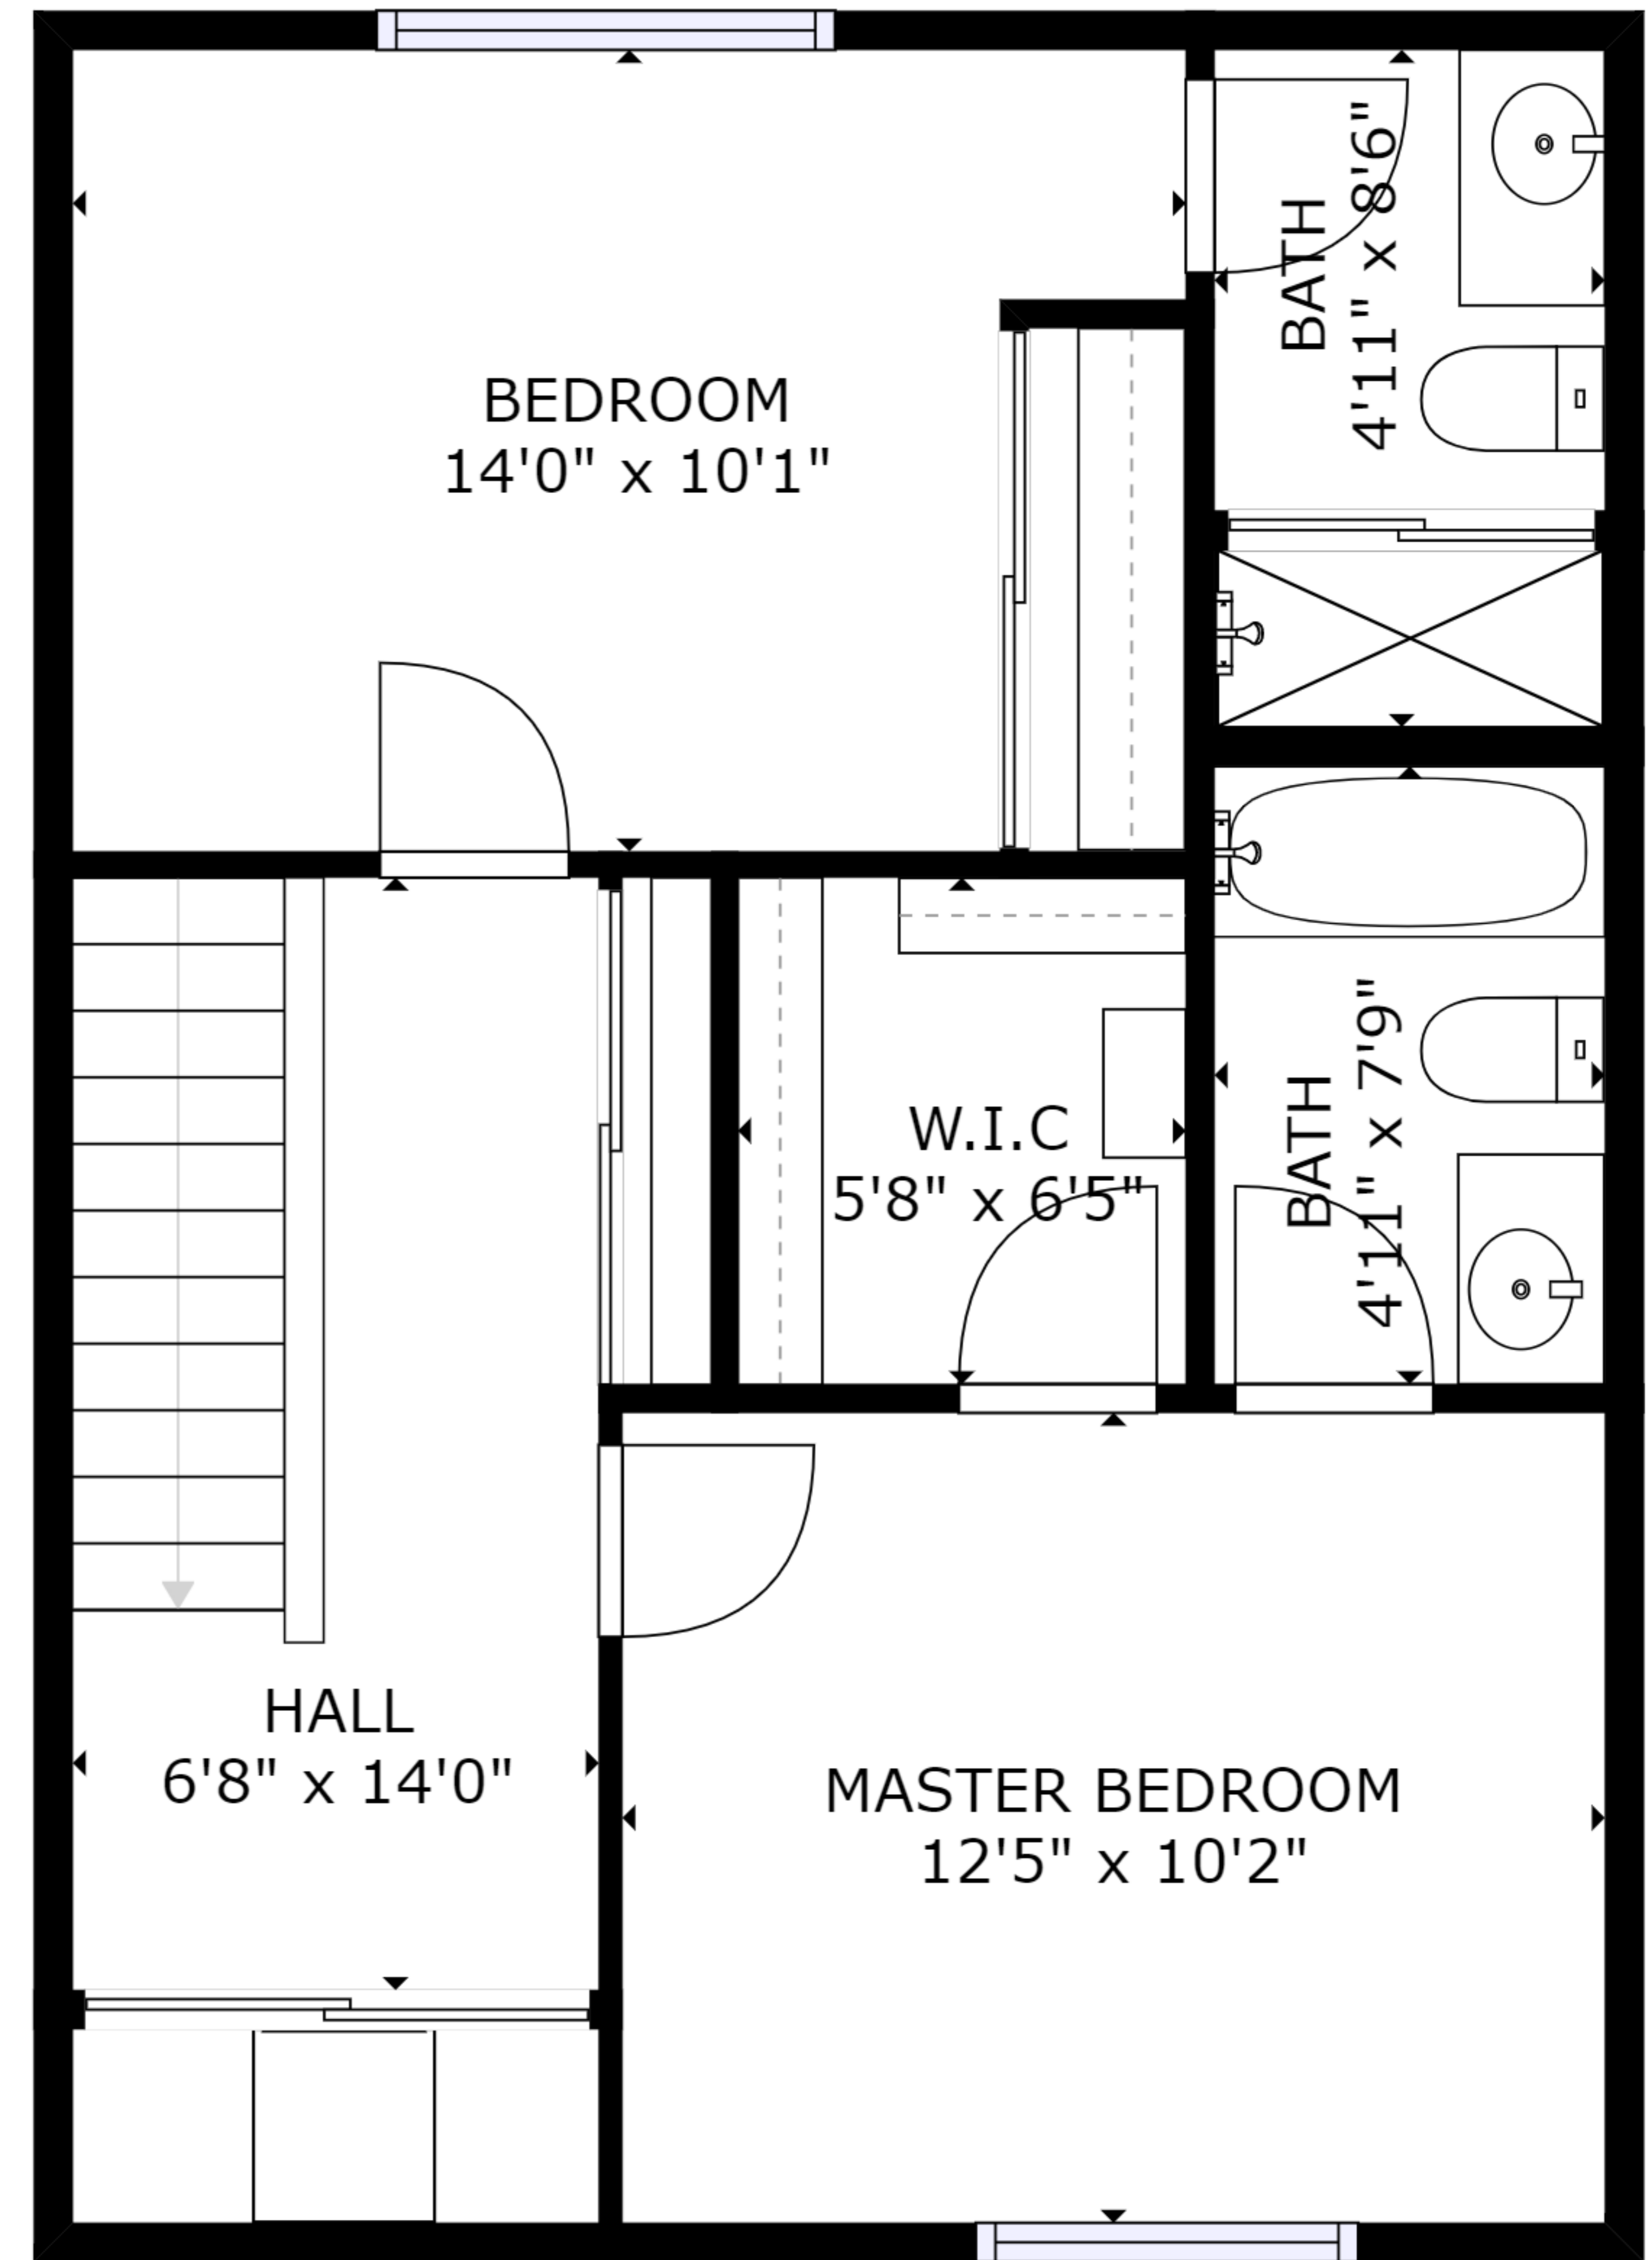

FLOOR 1

FLOOR 2

GROSS INTERNAL AREA
 FLOOR 1: 422 sq ft, FLOOR 2: 529 sq ft
 TOTAL: 950 sq ft
 SIZES AND DIMENSIONS ARE APPROXIMATE, ACTUAL MAY VARY.