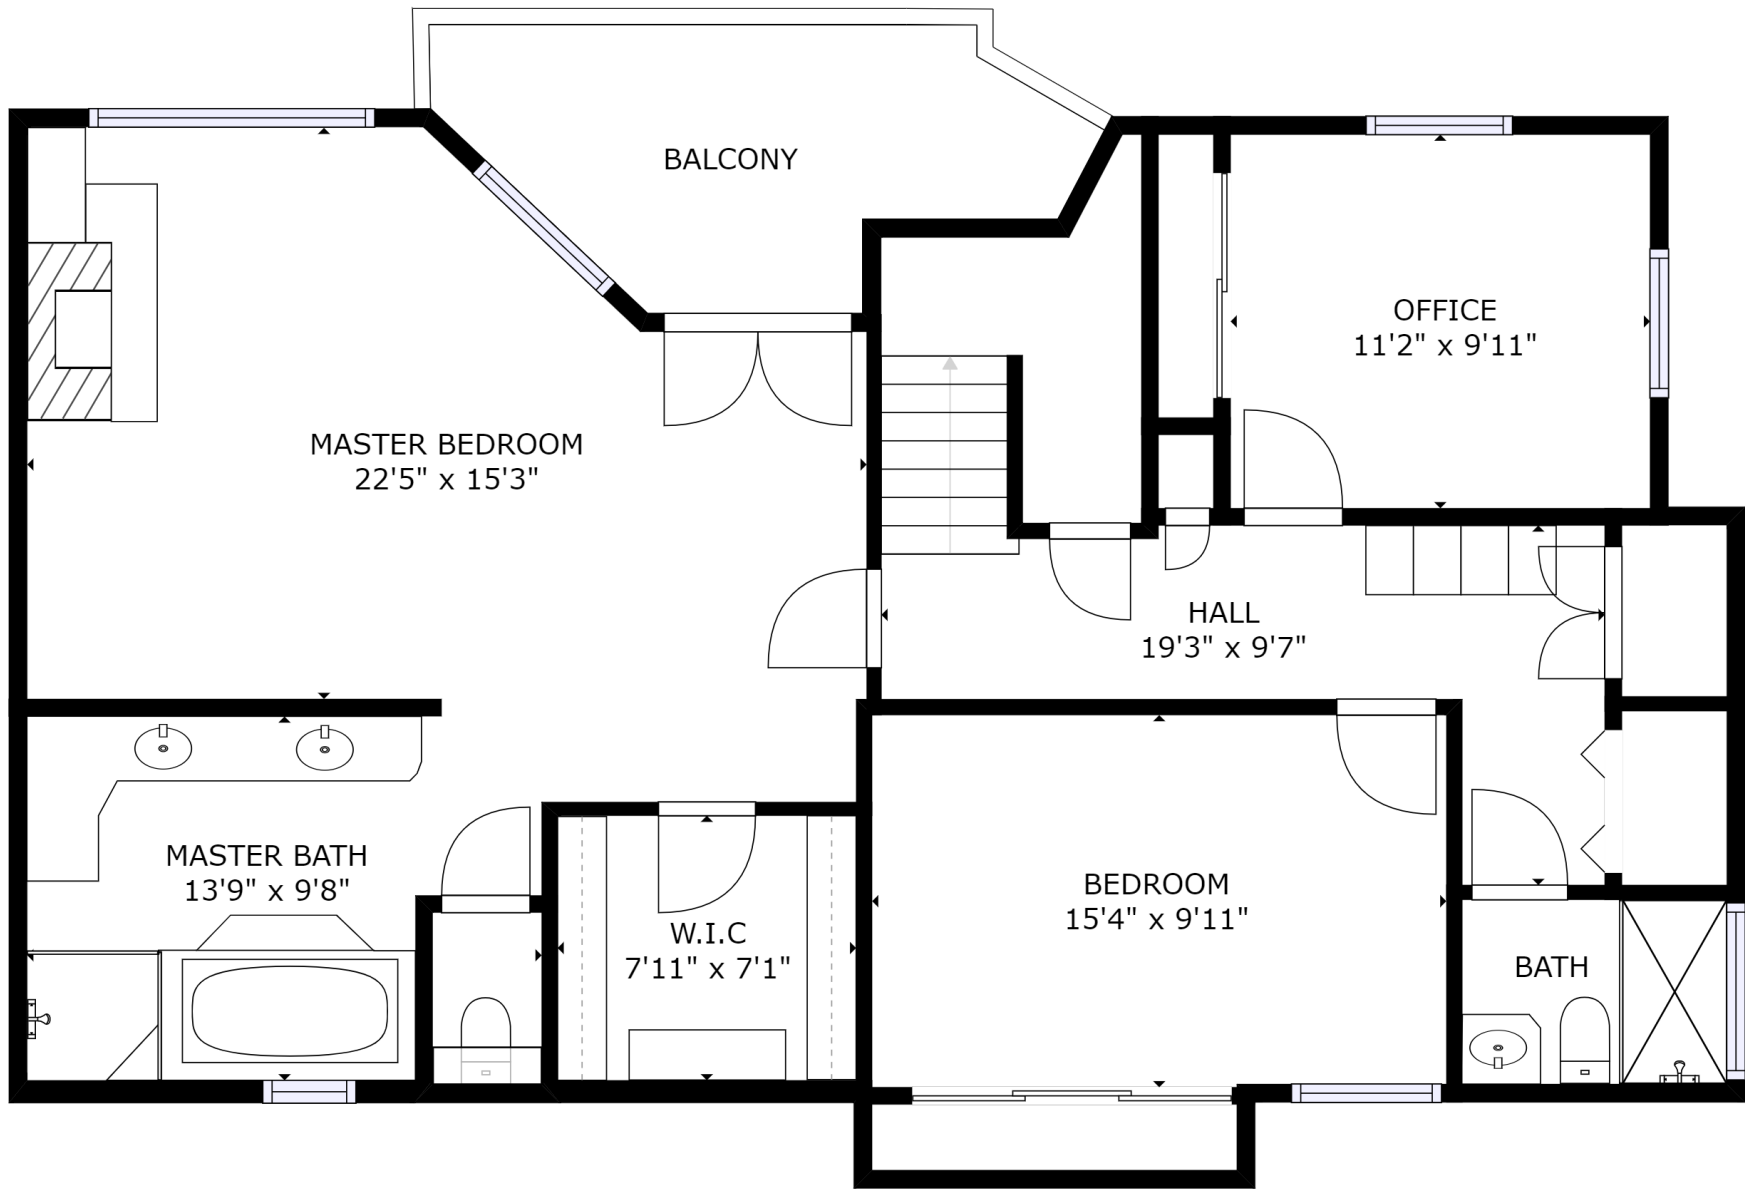

FLOOR 2

GROSS INTERNAL AREA
 FLOOR 1: 1083 sq ft, FLOOR 2: 1009 sq ft
 EXCLUDED AREAS: , PORCH: 290 sq ft
 TOTAL: 2092 sq ft
 SIZES AND DIMENSIONS ARE APPROXIMATE, ACTUAL MAY VARY.

FLOOR 1

GROSS INTERNAL AREA
 FLOOR 1: 1083 sq ft, FLOOR 2: 1009 sq ft
 EXCLUDED AREAS: , PORCH: 290 sq ft
 TOTAL: 2092 sq ft
 SIZES AND DIMENSIONS ARE APPROXIMATE, ACTUAL MAY VARY.